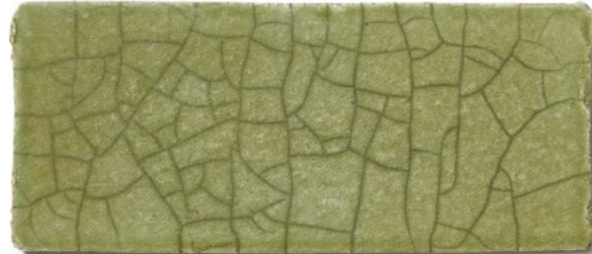

DOMANI · MINSK

Pearl White | PW

Aubergine | AU

Cloud | CL

Brick | BK

Mint | MI

Smoky Quartz | SQ

Swamp | SW

Khole Black | KB

TMBH16

height	16 cm	6.5 in
width ø	16 cm	6.5 in
weight	1.5 kg	3.5 lb
set of 4		

TMVH24

height	24 cm	9.5 in
width ø	15 cm	6 in
weight	2 kg	4.5 lb
set of 2		

TMBL26

height	12 cm	4.5 in
width ø	26 cm	10 in
weight	3.5 kg	7.5 lb