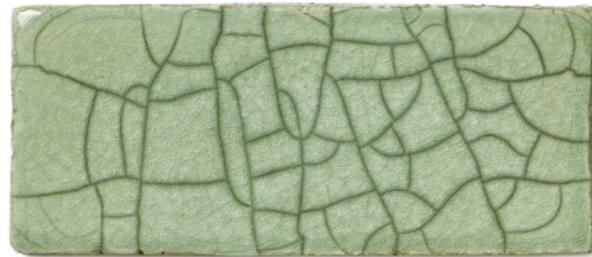

DOMANI · MINSK

Pearl White | PW

Aubergine | AU

Cloud | CL

Brick | BK

Mint | MI

Smoky Quartz | SQ

Swamp | SW

Khole Black | KB

TMBH16

height	16 cm	6.5 in
width ø	16 cm	6.5 in
weight	1.5 kg	3.5 lb
set of 4		

TMVH24

height	24 cm	9.5 in
width ø	15 cm	6 in
weight	2 kg	4.5 lb
set of 2		

TMBL26

height	12 cm	4.5 in
width ø	26 cm	10 in
weight	3.5 kg	7.5 lb