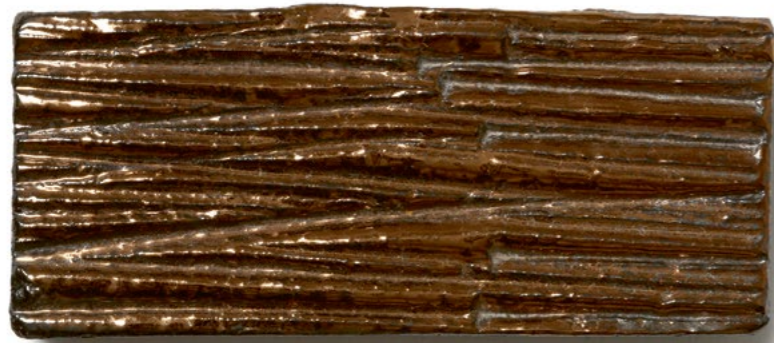

DOMANI · ATLANTIS

Bronze | BR

Black Metallic | ZM

TAOP60

height	34 cm	13.5 in
width	60 x 50 cm	24 x 20 in
weight	40 kg	89 lb

TAOP80

height	44 cm	17.5 in
width	80 x 70 cm	31.5 x 27.5 in
weight	60 kg	133 lb

DOMANI · ATLANTIS

Bronze | BR

Black Metallic | ZM

TAPO58

height	43 cm	17 in
width ø	58 cm	23 in
weight	35 kg	78 lb

TAPO78

height	58 cm	23 in
width ø	78 cm	31 in
weight	51 kg	113 lb

SPECIFICATIONS

indoor & outdoor use | with drainage hole | frost-proof