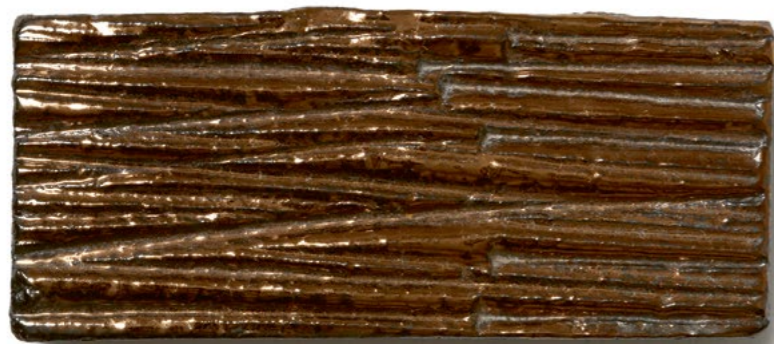

DOMANI · ATLANTIS

Bronze | BR

Black Metallic | ZM

TAOP60

height	34 cm	13.5 in
width	60 x 50 cm	24 x 20 in
weight	40 kg	89 lb

TAOP80

height	44 cm	17.5 in
width	80 x 70 cm	31.5 x 27.5 in
weight	60 kg	133 lb

DOMANI · ATLANTIS

Bronze | BR

Black Metallic | ZM

TAPO58

height	43 cm	17 in
width ø	58 cm	23 in
weight	35 kg	78 lb

TAPO78

height	58 cm	23 in
width ø	78 cm	31 in
weight	51 kg	113 lb

SPECIFICATIONS

indoor & outdoor use | with drainage hole | frost-proof